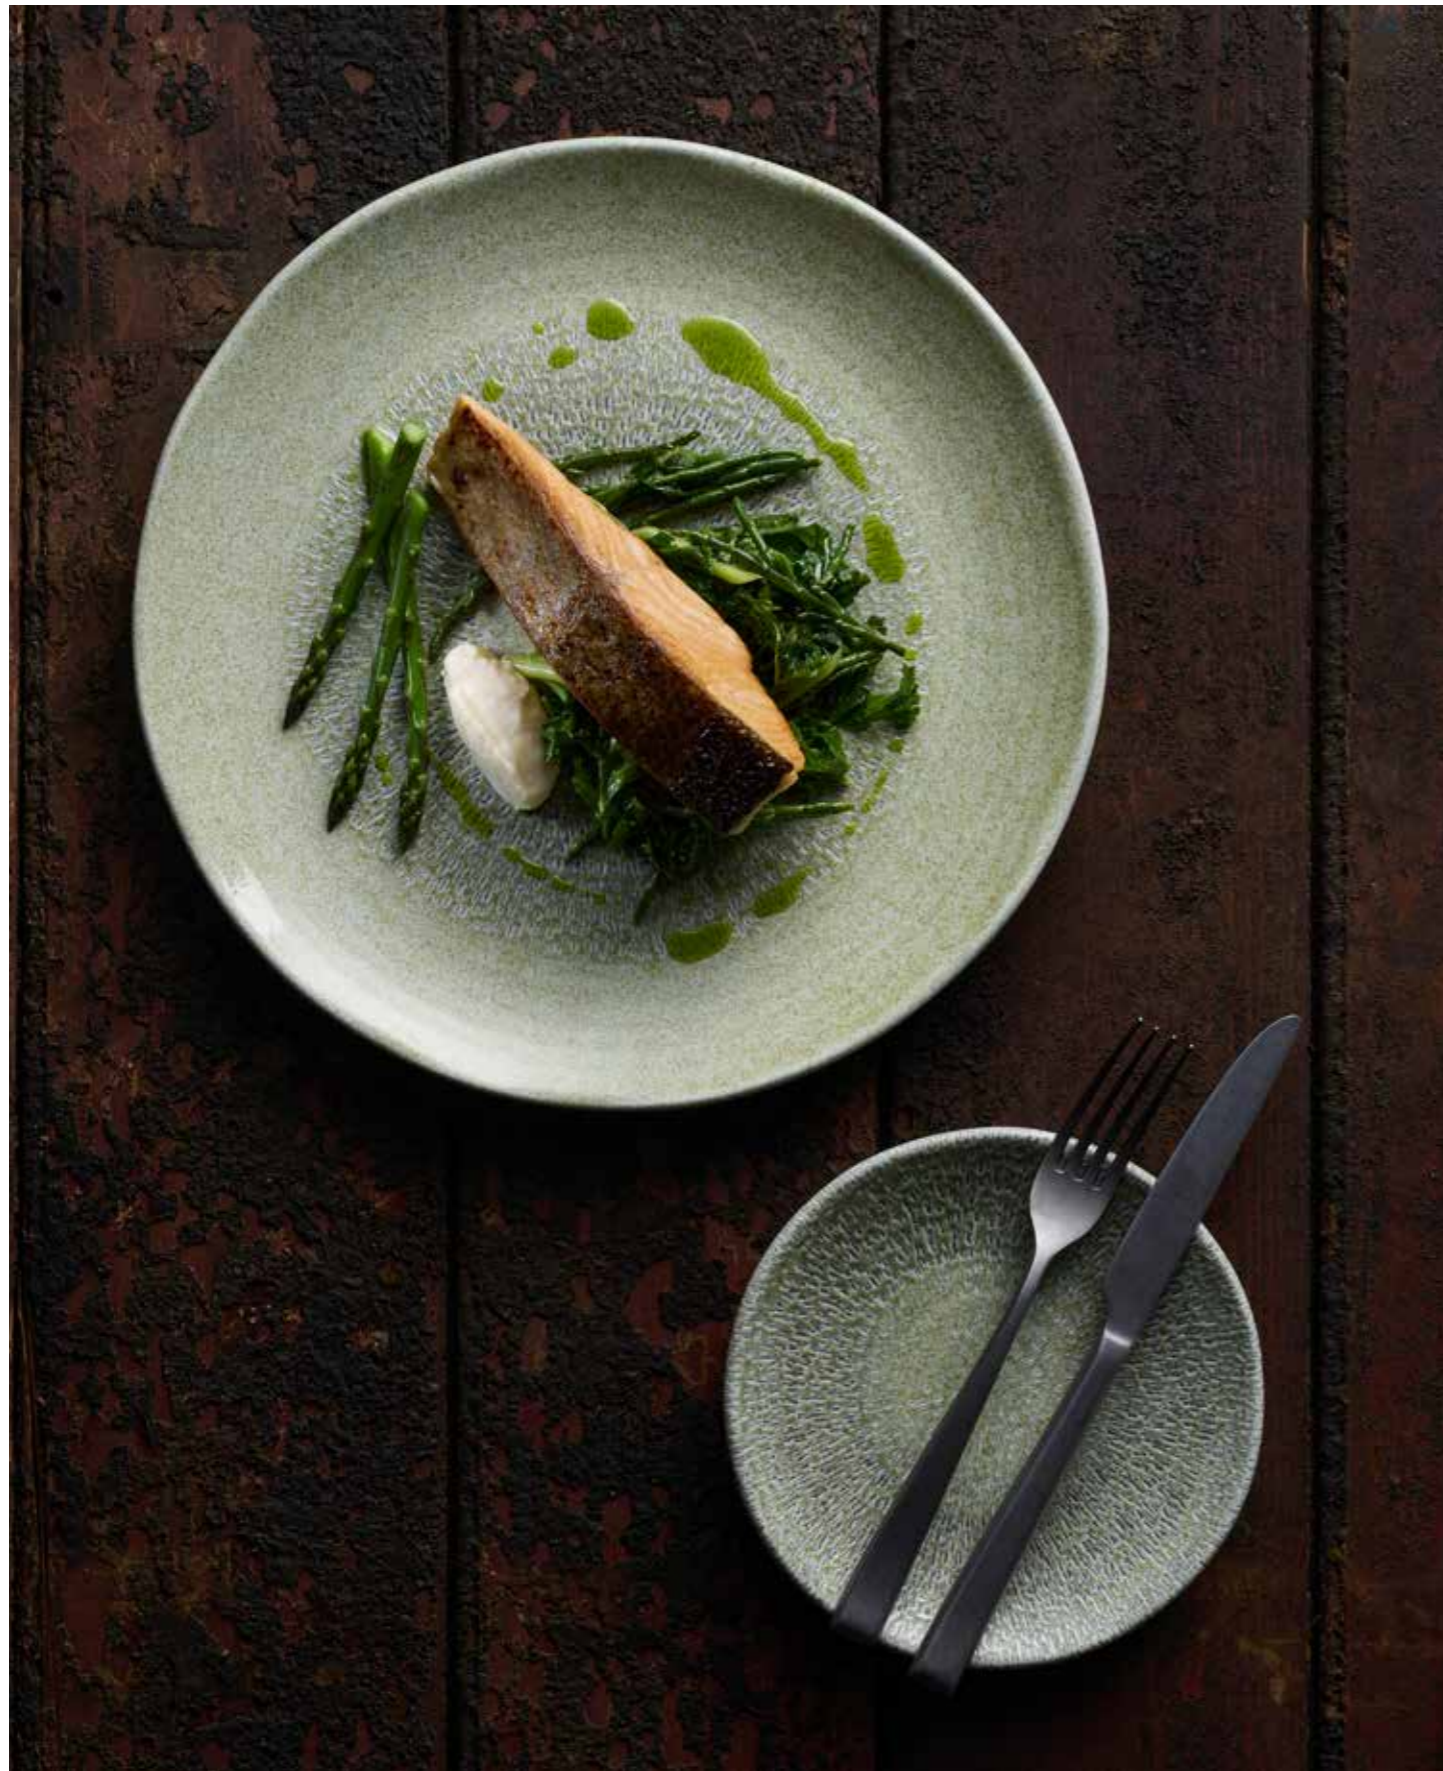

Harvest Grain | Speckled Green

New for Summer 2023

① Organic Coupe Plate ★ HGGSDU291 29cm 11½" Ctn Qty 12 €33.35	① Organic Coupe Plate ★ HGGSDU271 27.5cm 10¾" Ctn Qty 12 €25.28	① Organic Coupe Plate ★ HGGSDU231 23cm 9" Ctn Qty 12 €17.38	① Organic Coupe Plate ★ HGGSDU151 16.4cm 6½" Ctn Qty 12 €13.42	① Walled Plate HGGSWP261 26cm 10¼" H: 2cm Ctn Qty 6 €30.64	① Walled Plate HGGSWP211 21cm 8¼" H: 2cm Ctn Qty 6 €24.24	① Organic Coupe Bowl ★ HGGSDC291 27.9cm 11" 135cl 47.5oz Ctn Qty 12 €31.35
① Organic Coupe Bowl ★ HGGSDC251 25cm 9¾" 80cl 28oz Ctn Qty 12 €28.71	① Organic Coupe Bowl ★ HGGSDC201 21cm 8¼" 42.6cl 15oz Ctn Qty 12 €21.54	① Organic Coupe Bowl ★ HGGSDC151 15cm 6" 30cl 10.5oz Ctn Qty 12 €14.95	① Organic Rectangular Plate HGGSDOB21 34.6cm x 15.6cm 13¾" x 6¼" Ctn Qty 6 €49.85	① Organic Rectangular Plate HGGSDOB11 27cm x 16cm 10¾" x 6¼" Ctn Qty 12 €34.11