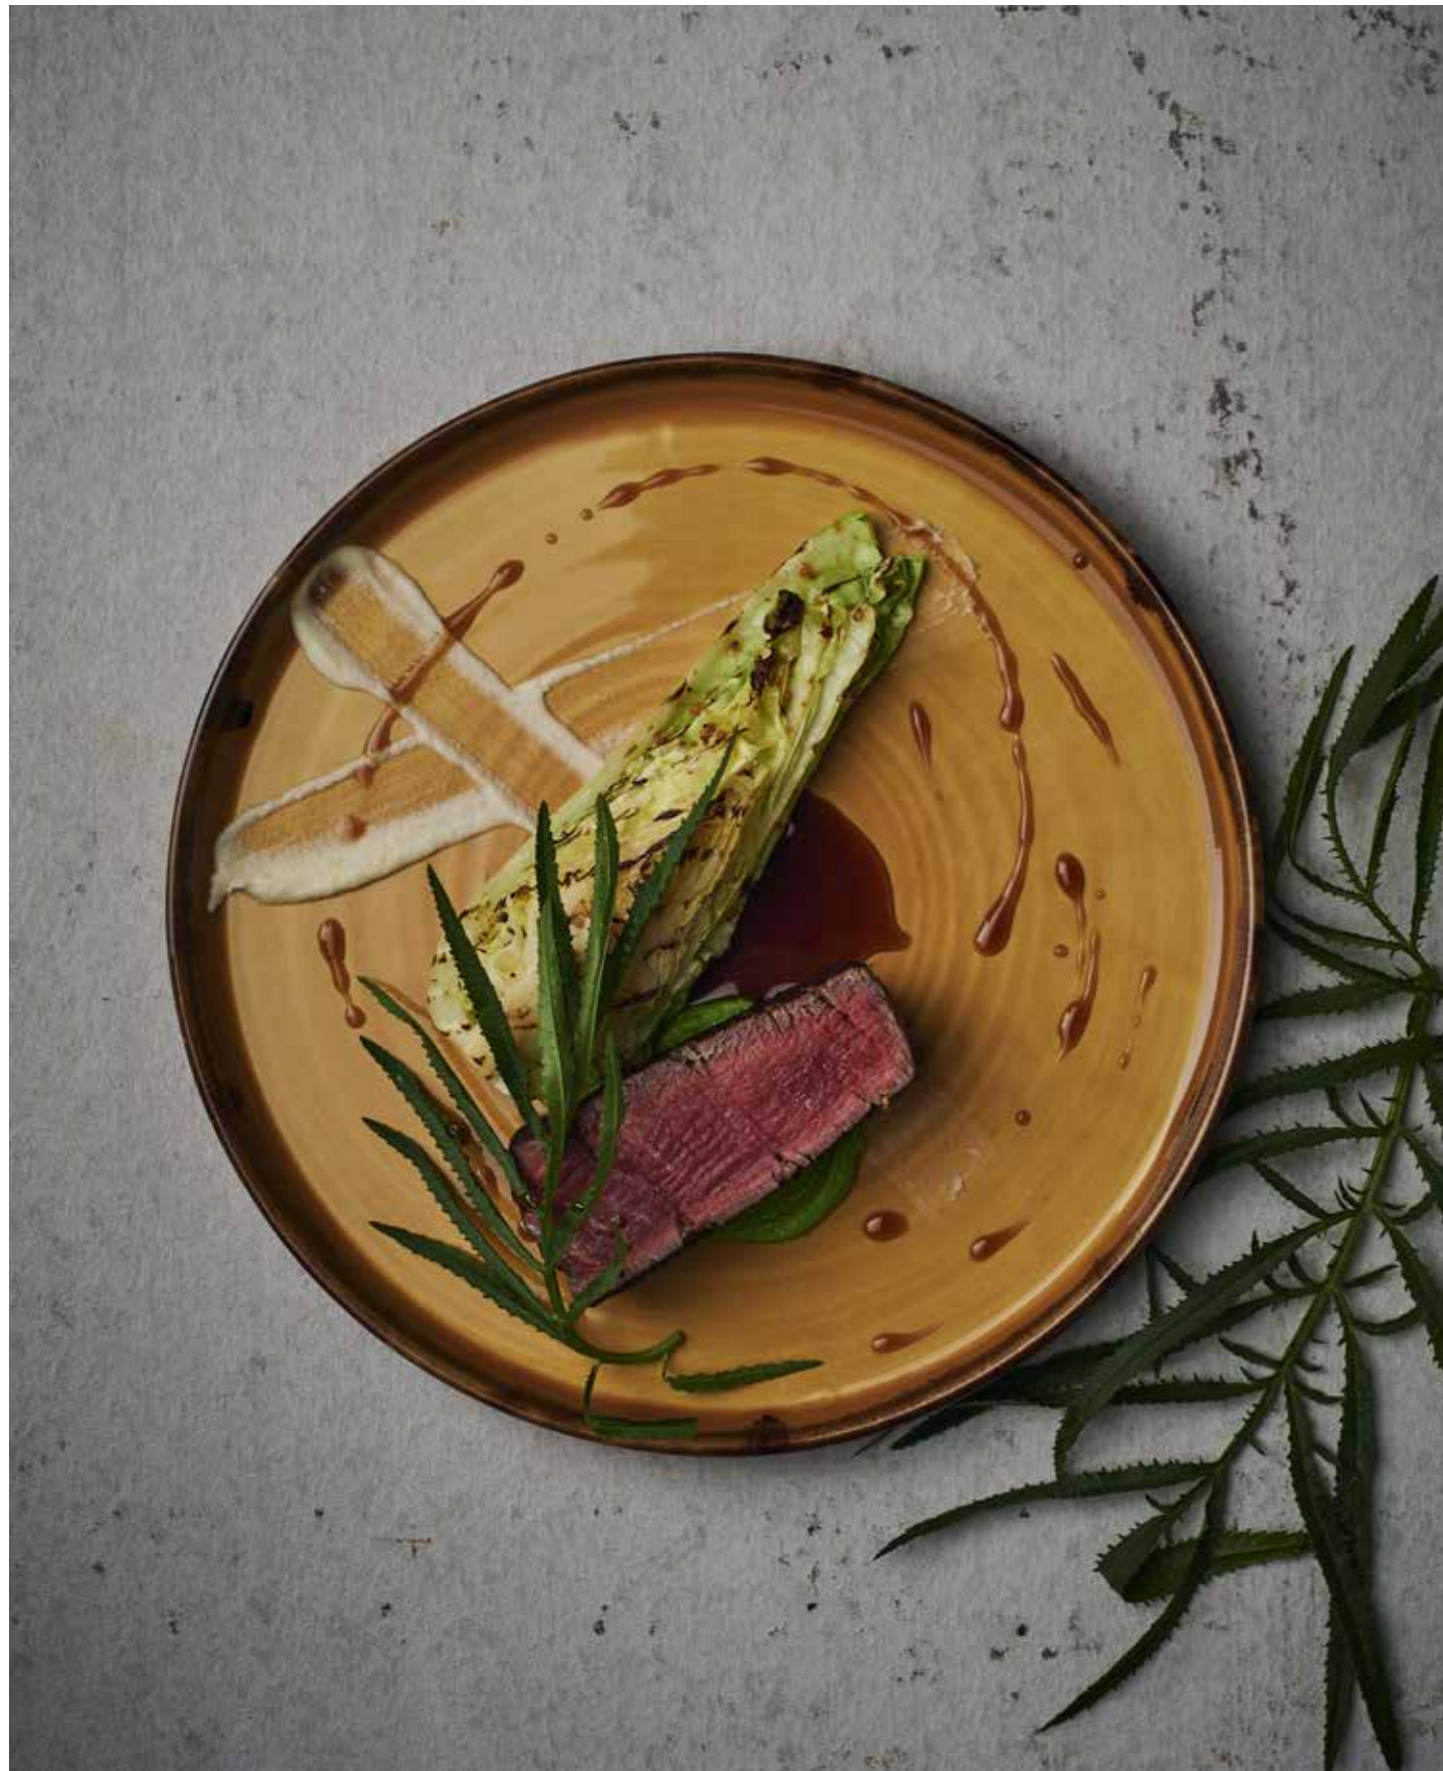

Organic Rectangular Plate
 HVTQDOB21
 34.6 x 15.6cm
 13¾" x 6¼"
 Ctn Qty 6
 €47.48

Organic Rectangular Plate
 HVTQDOB11
 27cm x 16cm
 10¾" x 6¼"
 Ctn Qty 12
 €32.49

Harvest | Mustard

Launched Spring 2020